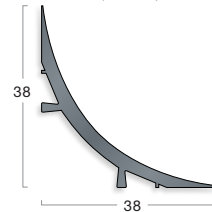

Next day delivery
to your local distributor*

Applies to orders placed
before 4pm

Cove Former

BSXCF1
(2.00m)

Black

Capping Seals

BSXPCS1
(2.00m)

Black