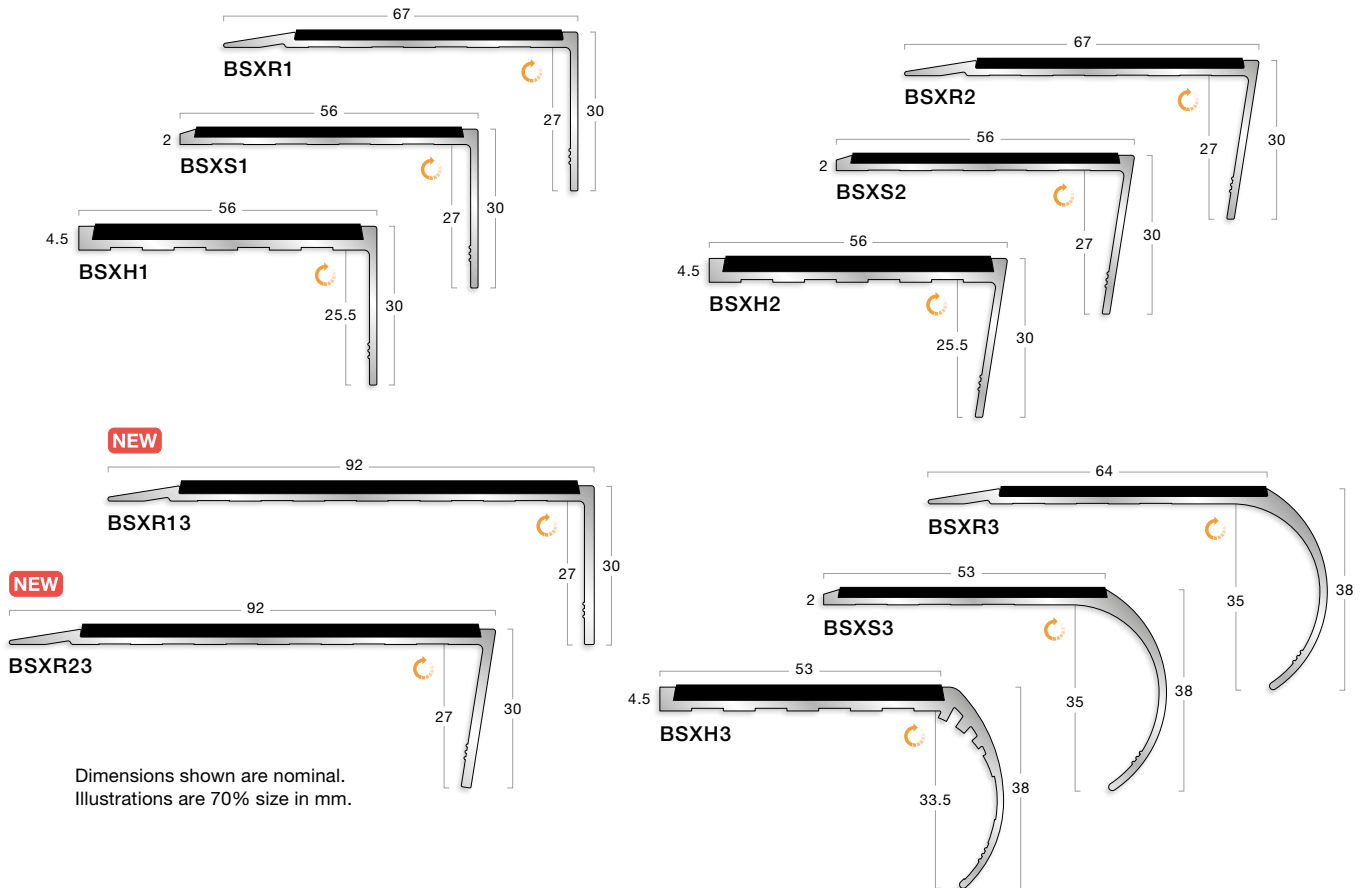

Complement your **BASICZ™** Stair Edgings with our range of welded corners

- Supplied pre-welded
- Available in 83° or 90° angles (other angles can be supplied upon request)
- Choice of left or right-hand options

TA5 welded corner providing a flush, neat finish to a BASICZ stair edging profile.

Next day delivery
to your local distributor*

Applies to orders placed
before 4pm

Profile Options

Insert Colours – Now available in 20 options