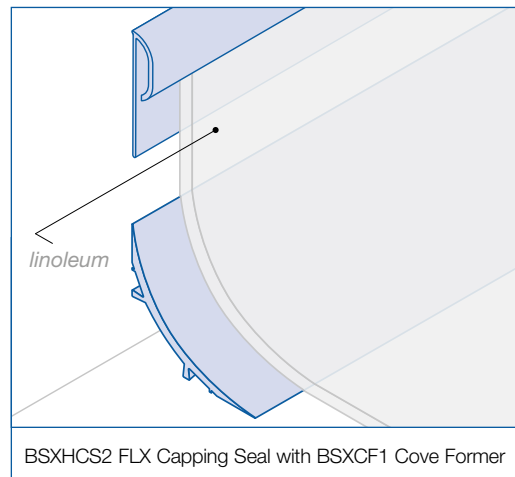

- For use with 2mm resilient floorcoverings

BSXHCS2 FLX
(2.00m)

CBSXHCS2 FLX
(25m coils)

Black

Snowdrift

- For use with 2mm - 5mm resilient floorcoverings

BSXHCS2 FLX Capping Seal with BSXCF1 Cove Former

*Next working day. Subject to stock availability. UK mainland only.