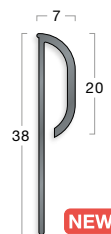

BASICZ™

PVC CAPPING & COVING

The **BASICZ™** PVC Capping and Coving range allows resilient floorcoverings to be dressed up the wall to form a skirting with a neat finish.

Cove Formers help to create a rounded junction between the floor and wall for easier cleaning, whilst also preventing the accumulation of dirt and bacteria.

Capping Seals provide a decorative, neat edge where the floorcovering has been dressed up the wall to form a skirting and are typically used in conjunction with a Cove Former.

Typical applications:

- Commercial Office
- Education
- Hospitality
- Healthcare

Next day delivery
to your local distributor*

Applies to orders placed
before 4pm

Cove Former

BSXCF1
(2.00m)

Black

Capping Seals

BSXPCS1
(2.00m)

Black

- For use with 2mm resilient floorcoverings

BSXHCS2 FLX
(2.00m)

CBSXHCS2 FLX
(25m coils)

Black

Snowdrift

- For use with 2mm - 5mm resilient floorcoverings

*Next working day. Subject to stock availability. UK mainland only.

For details of your nearest Gradus distributor, installation instructions & full product specification call 0800 021 4534

0800 021 4534

@ imail@gradus.com

Simply Done!