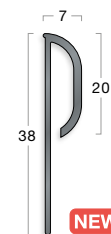

CBSXHCS2 FLX
(25m coils)